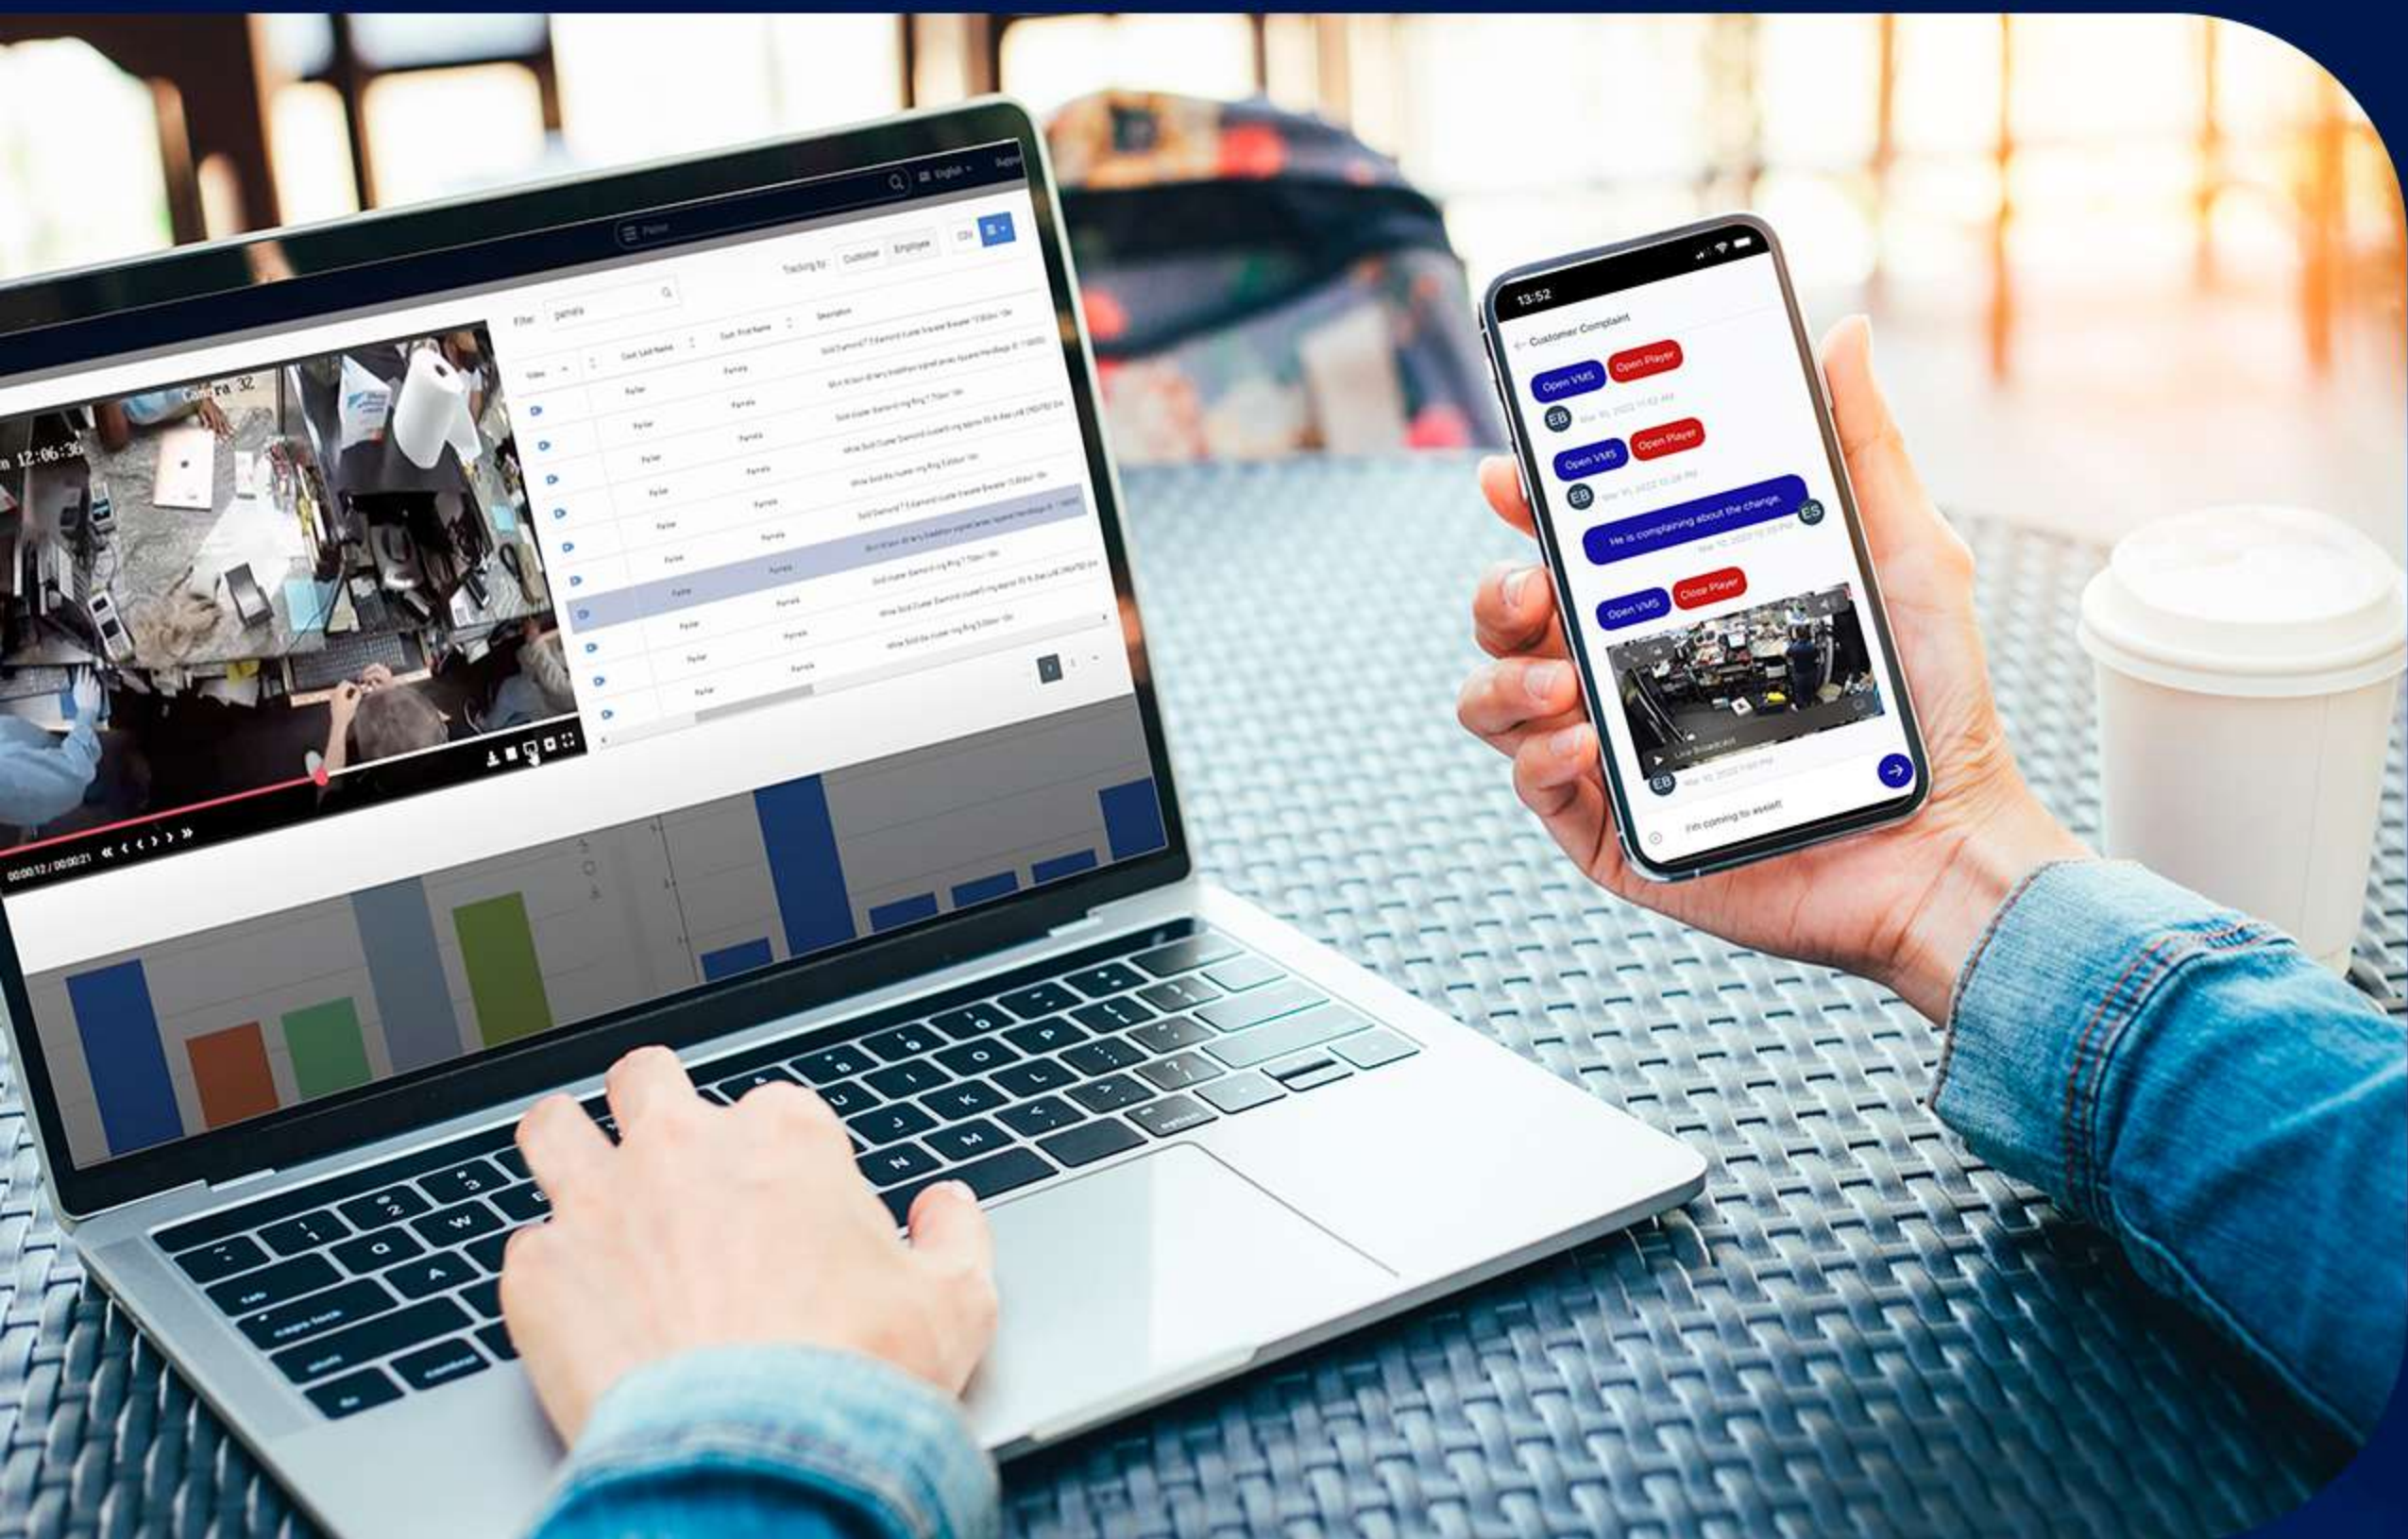

Integrated Video System

Over 20 years designing security and loss prevention solutions for high-risk industries

- Seamlessly integrate all systems in your jewelry to the video footage of the cameras for enhanced management, loss prevention and smarter security.
- With nearly 100 POS integrations and customizable features, we integrate our video surveillance solutions into your existing operations, without interrupting your business hours. Easily expandable to all cameras in your jewelry store.

Get peace of mind by knowing everything that happens at your POS!

Join other jewelry stores who trust Eyeson to secure their stores, **leading their businesses to success.**

Contact us to get started today!