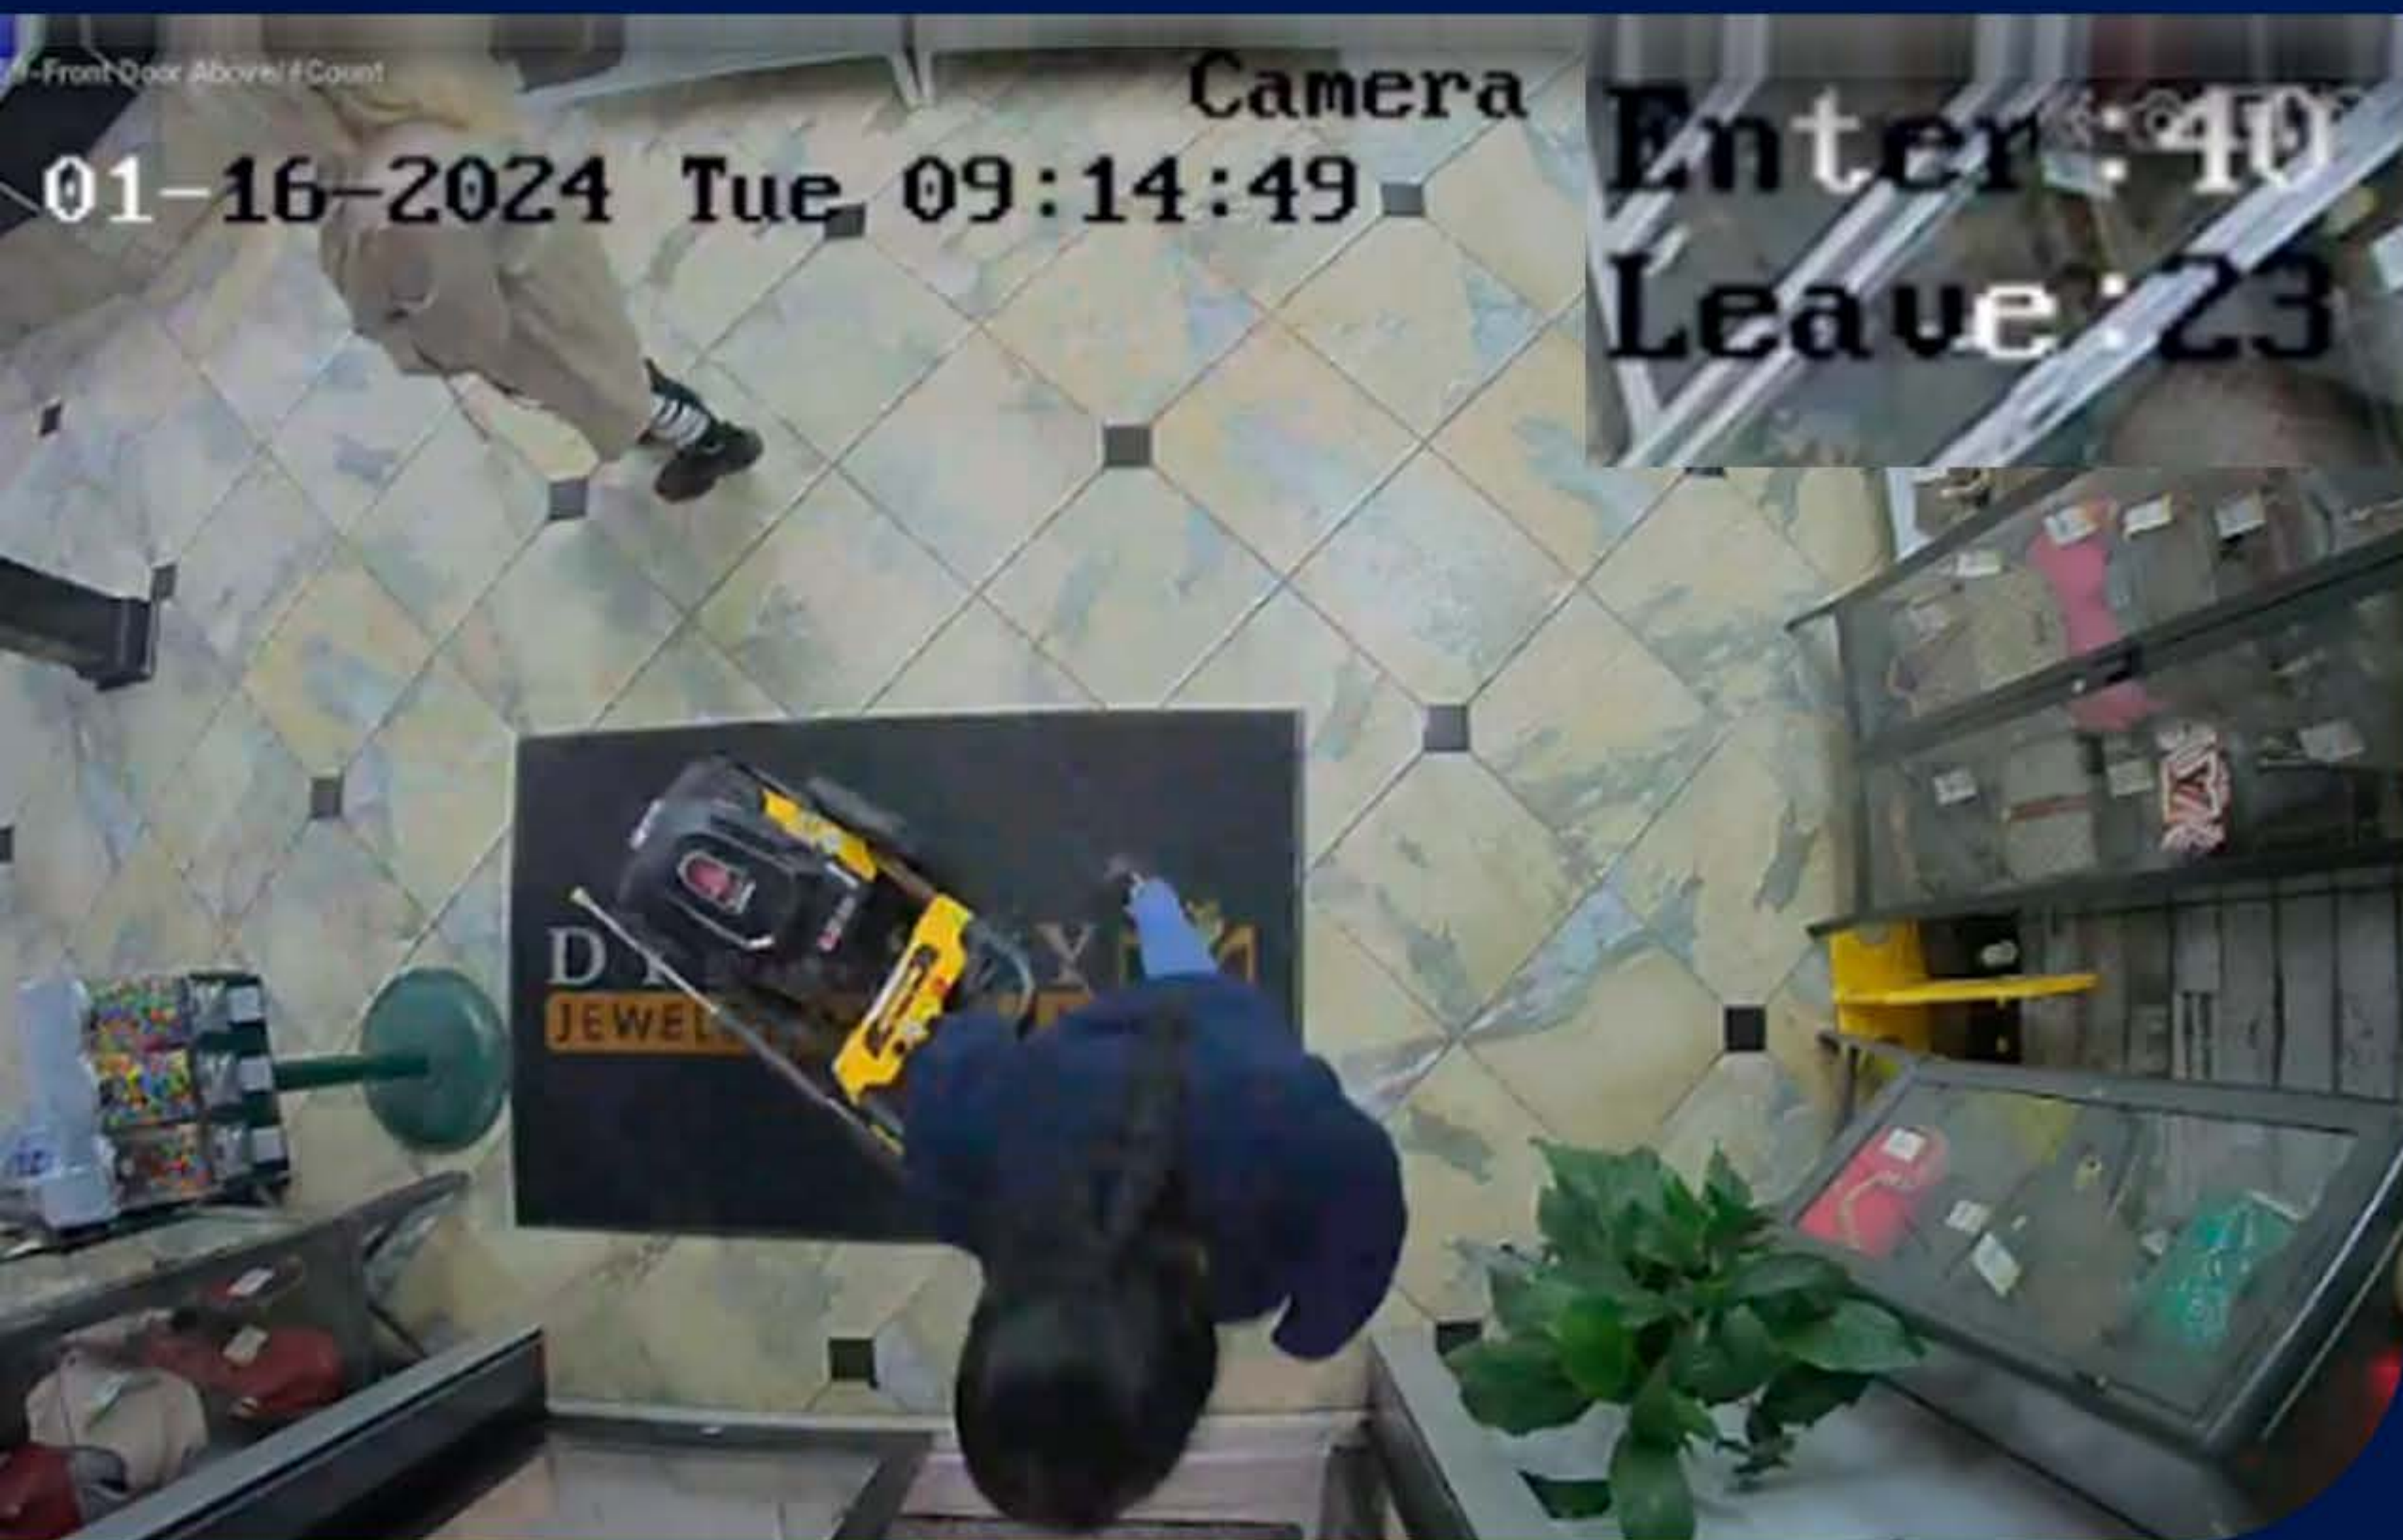

Visitor Counting

Boost efficiency and know it all!

- **Our visitor counting technology** accurately tracks traffic, allowing you to optimize staffing and security measures.
- With a specialized people-counting camera that supports the separate counting of people entering, exiting, and passing by a given area.