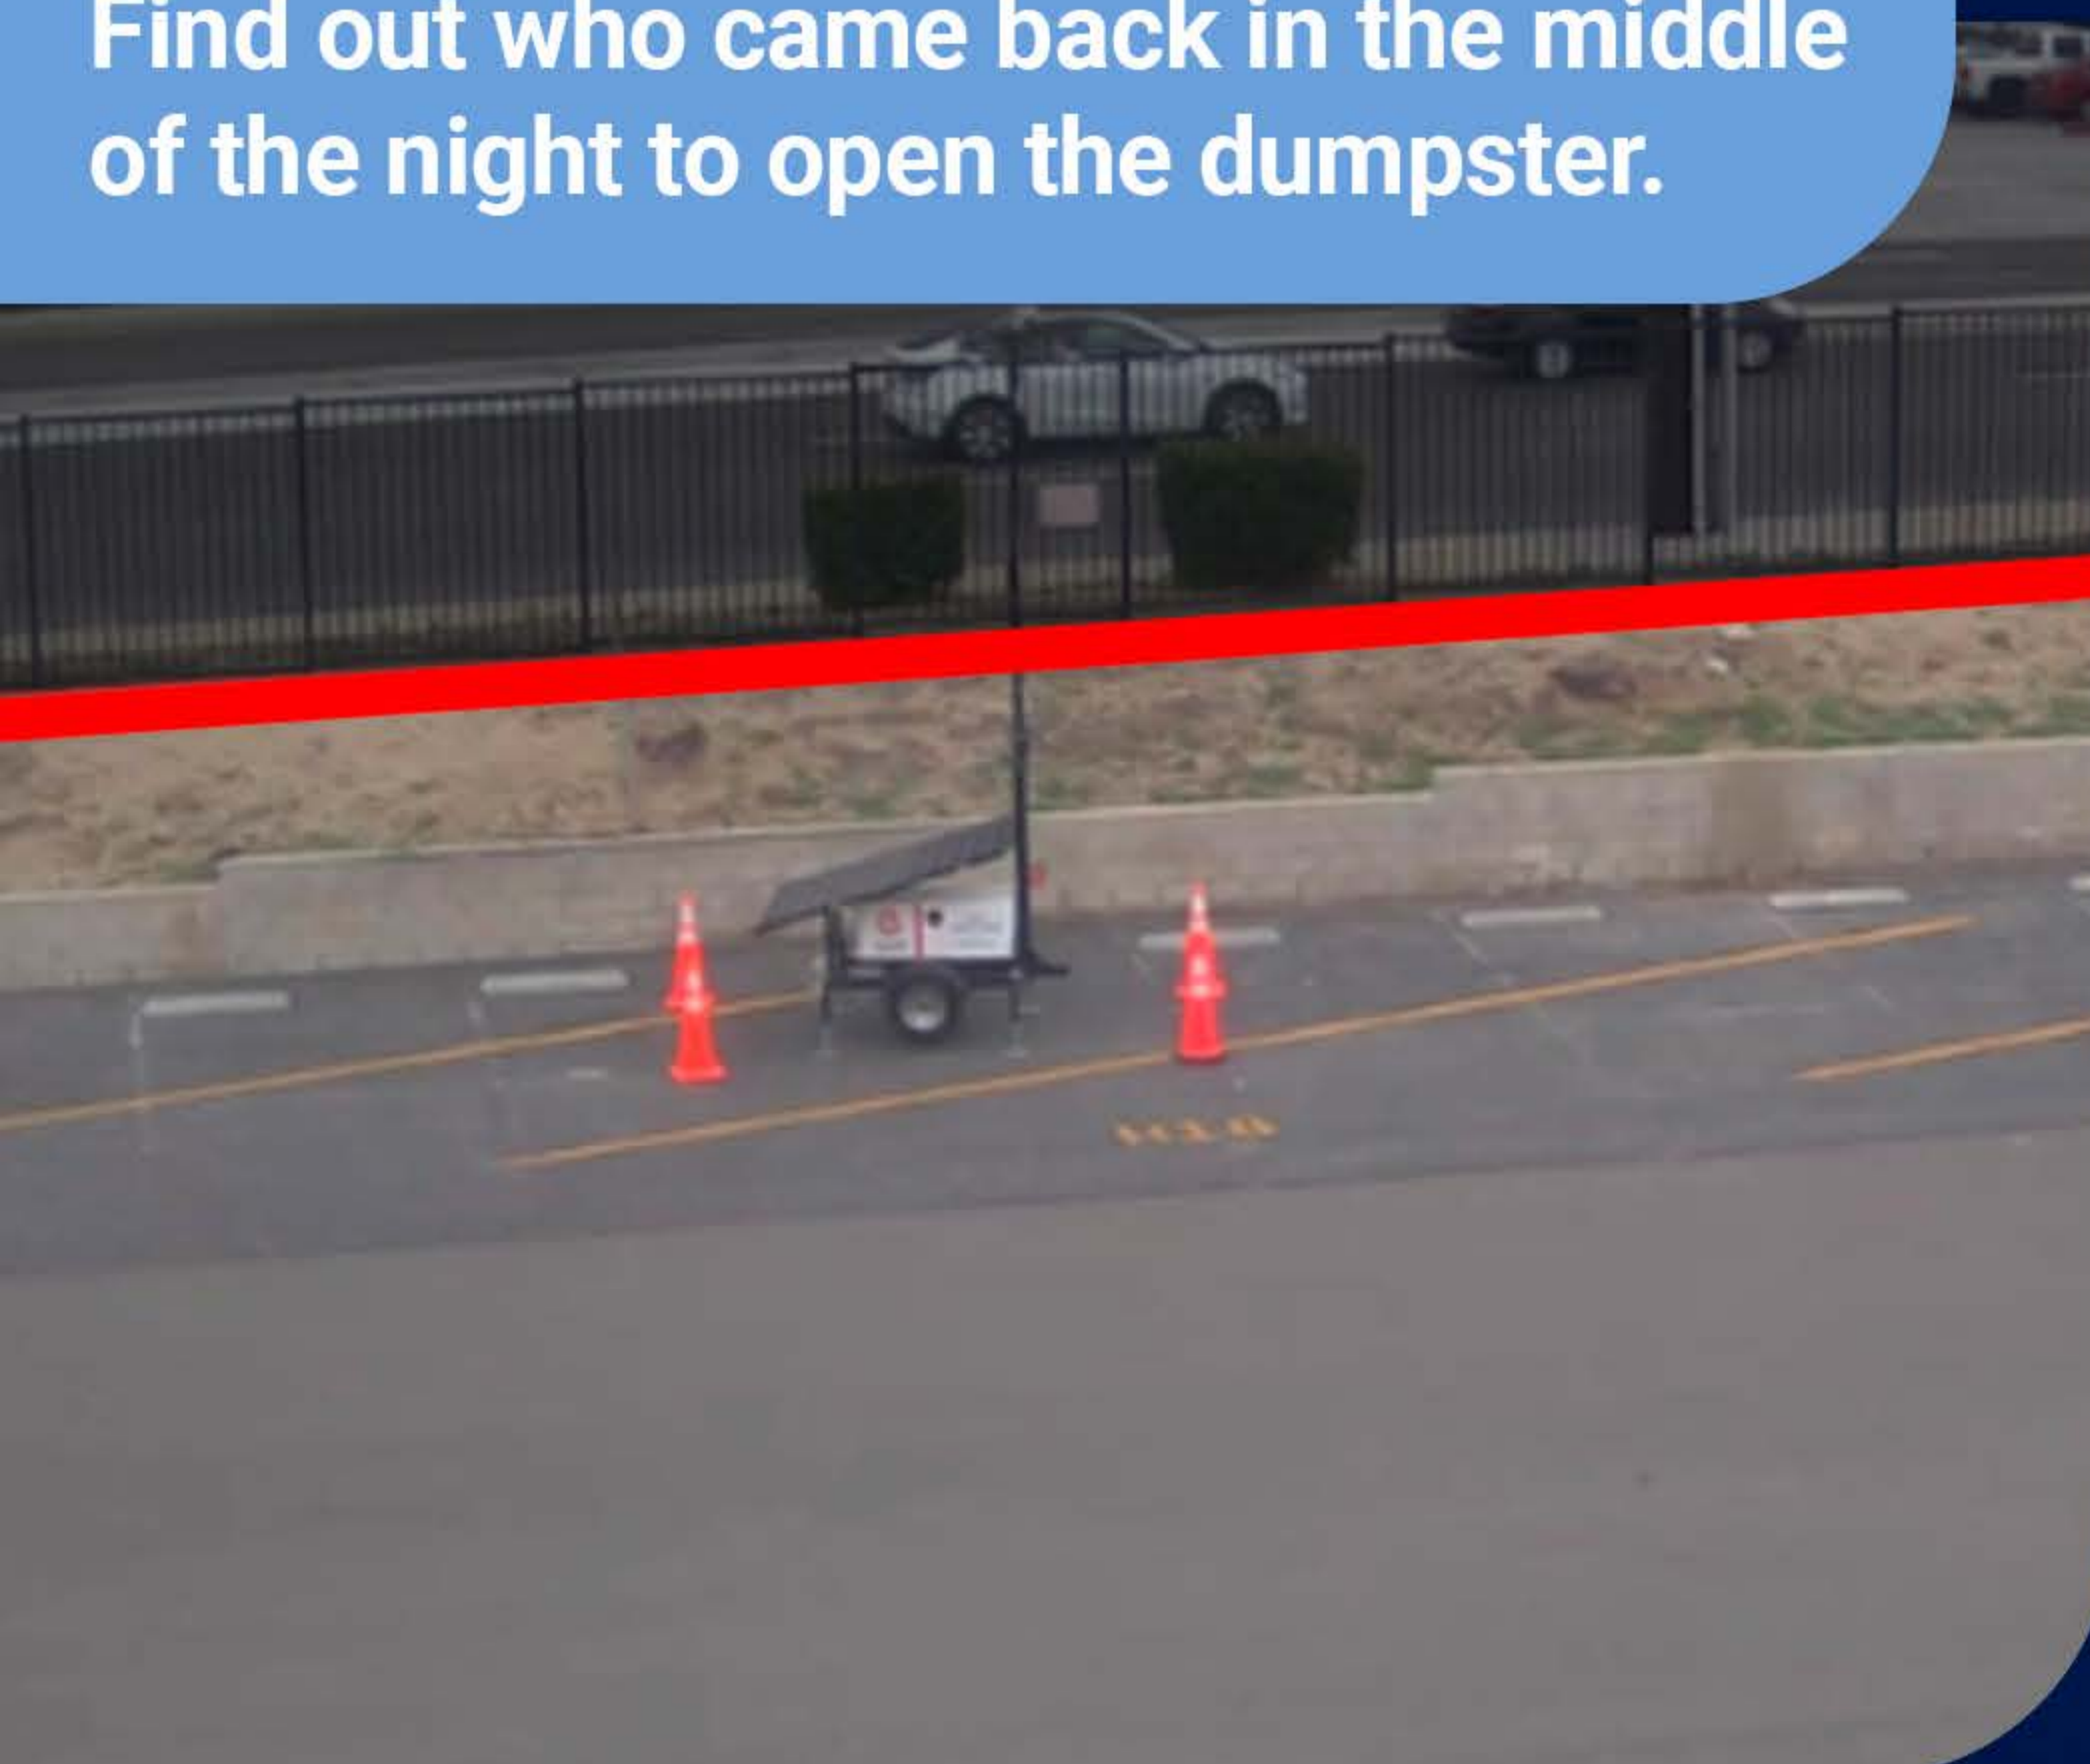

Eyeson AI Fence

Find out who came back in the middle of the night to open the dumpster.

- **Our AI Fence offers a two-way audio and video response,** protecting your jewelry against trespassing and vandalism.
- Surround your jewelry with AI based perimeter intrusion detection. **Eyeson AI Fence** does not fall asleep and monitors multiple cameras through the night with greater efficiency and accuracy than human guards-based monitoring.