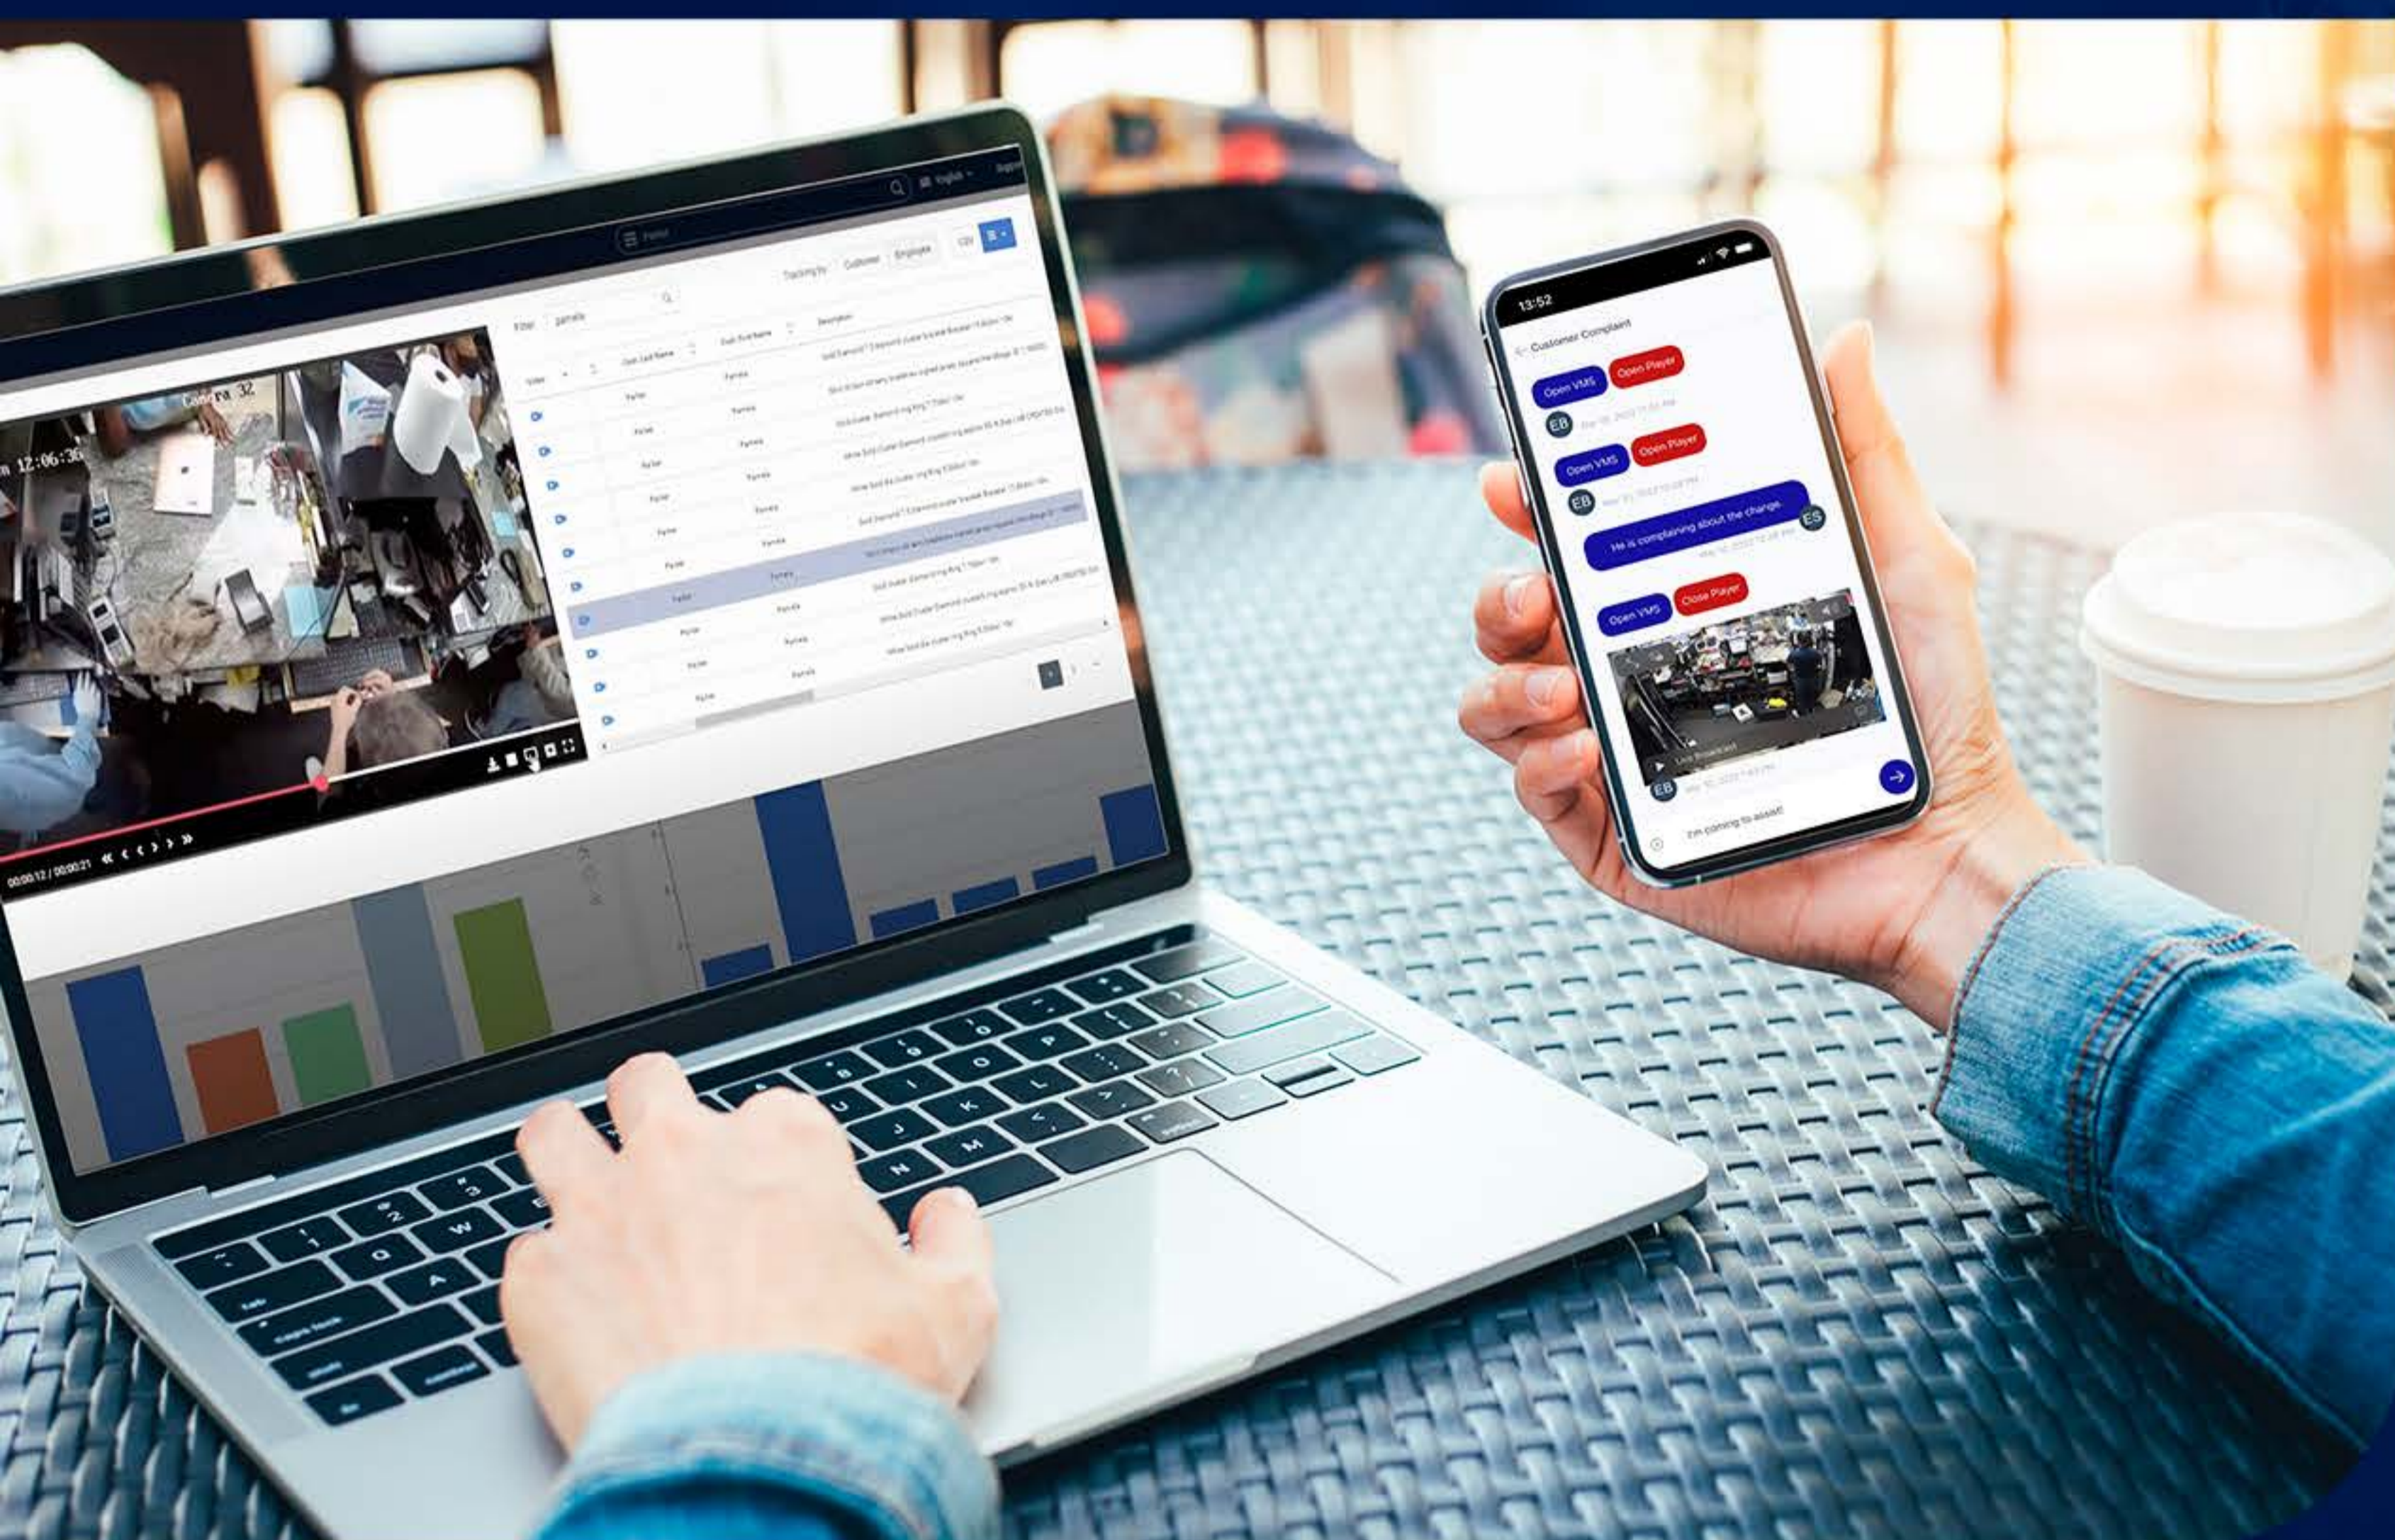

Let your security, loss prevention and operations thrive!

We offer you advanced monitoring capabilities and real-time alerts.

Easily find what you need to see in seconds, from any device. **Eyeson 360** offers you the smartest insights into your daily operations, ensuring safety, security, and prosperity back into your hands.

Easy Eyeson Kit

Gain time and peace of mind!

- Tired of not being able to review video footage remotely? Do you only have live viewing available? Those days are over!
- From 4K cameras with embedded microphones to POS integration and face recognition technology, **Easy Eyeson has everything you need to keep your jewelry safe** and best of all, you can install it yourself!
- Experience six months of video and audio recording history at 8 frames per second, efficient remote access via PC, Mac or your favorite mobile device.

Easy Eyeson Video Integration

Over 20 years designing security and loss prevention solutions for high-risk industries

- Seamlessly integrate all systems in your jewelry store to the video footage of the cameras for enhanced management, loss prevention and smarter security.
- **With nearly 100 POS integrations** and customizable features, we integrate our video surveillance solutions into your existing operations, without interrupting business hours. Easily expandable to all cameras in your jewelry store.
- **MyEyeson Cloud Dashboard:** Secured cloud access to loss prevention and business intelligence tools for business operations of all size. It includes store occupancy reports and alerts, staff performance analytics (KPIs), POS data linked to camera video footage, real time exception alerts, investigation and task management tools.